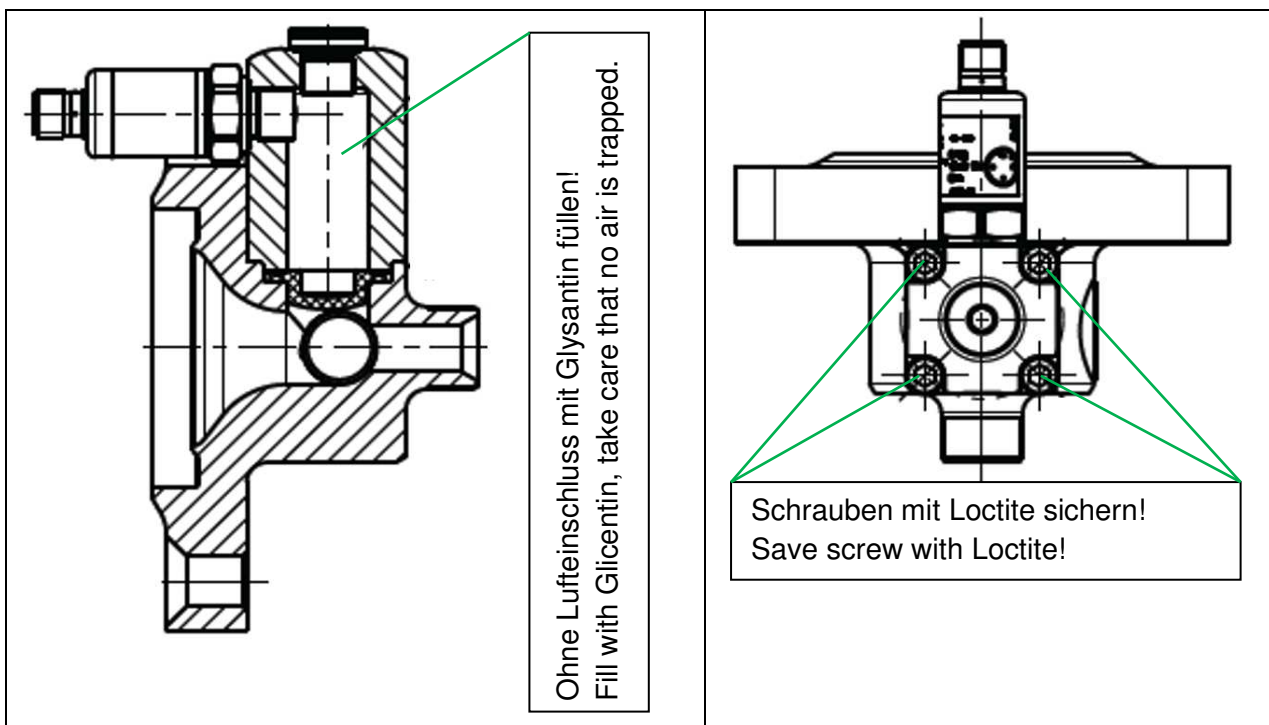

Druckflansch SWING airless mit Drucksensor Art.-Nr. 00450765
Pressure flange SWING airless with pressure sensor part number 00450765