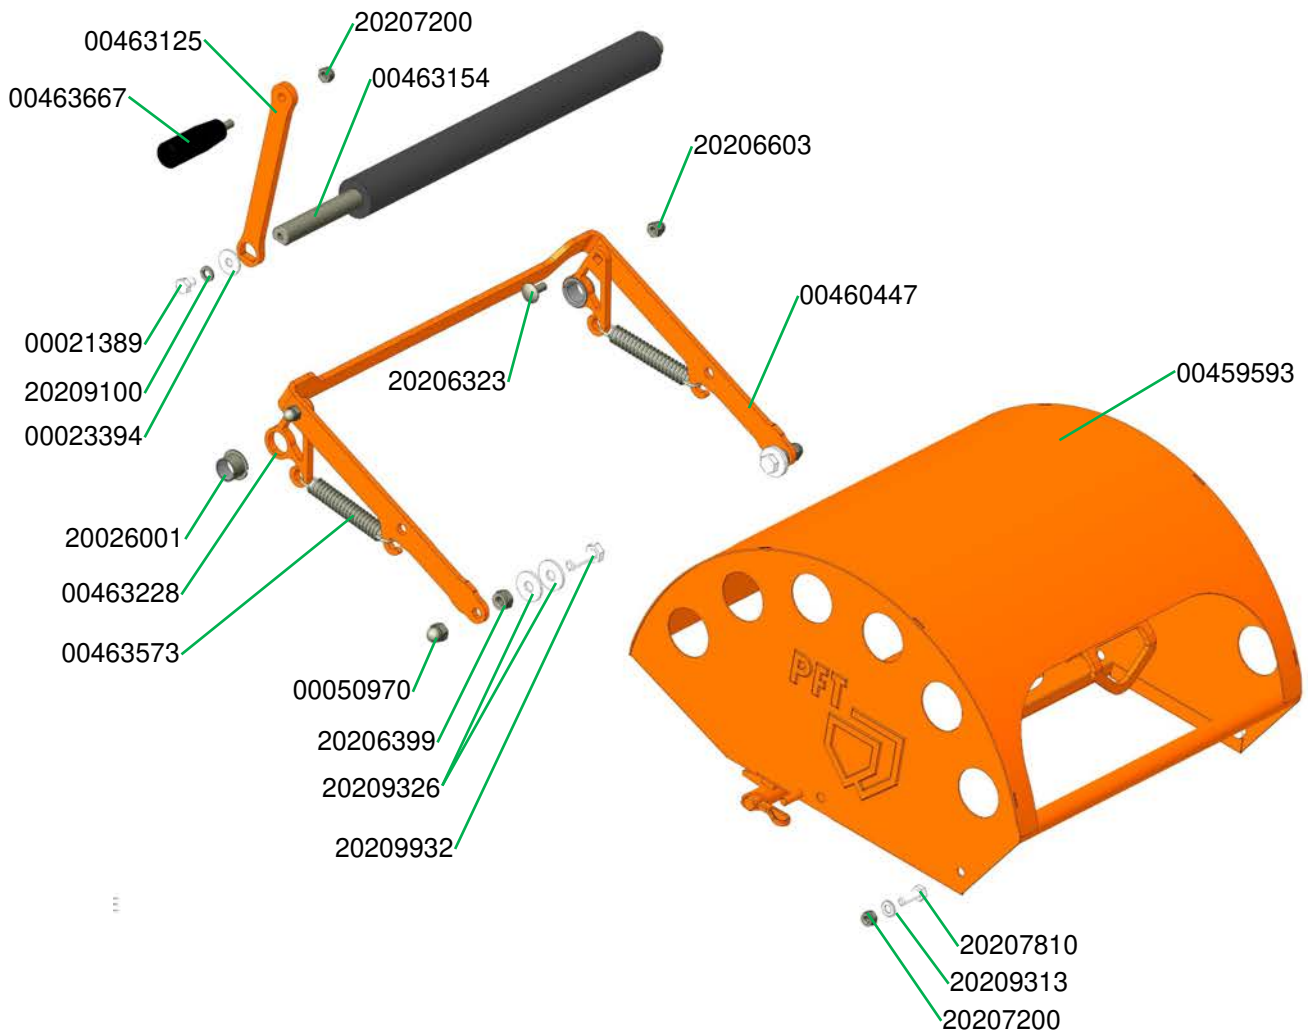

Schaltschrank SWING airless FC-230V c Art.-Nr. 00781154  
Control box SWING airless FC-230V c part number 00781154

Schaltschrank SWING FC-400V airless c Art.-Nr. 00804345  
Control box SWING FC-400V airless c part number 00804345

Schalterblende SWING airless VA II Art.-Nr. 00789498  
Switch panel SWING airless VA II part number 00789498

Sackmangel SWING airless komplett Art.-Nr. 00459811  
Bag squeezer SWING airless complete part number 00459811