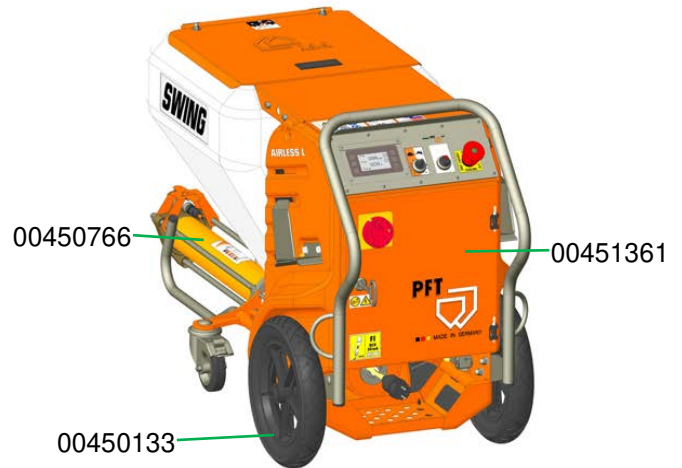

Art.-Nr. / part number 00451336