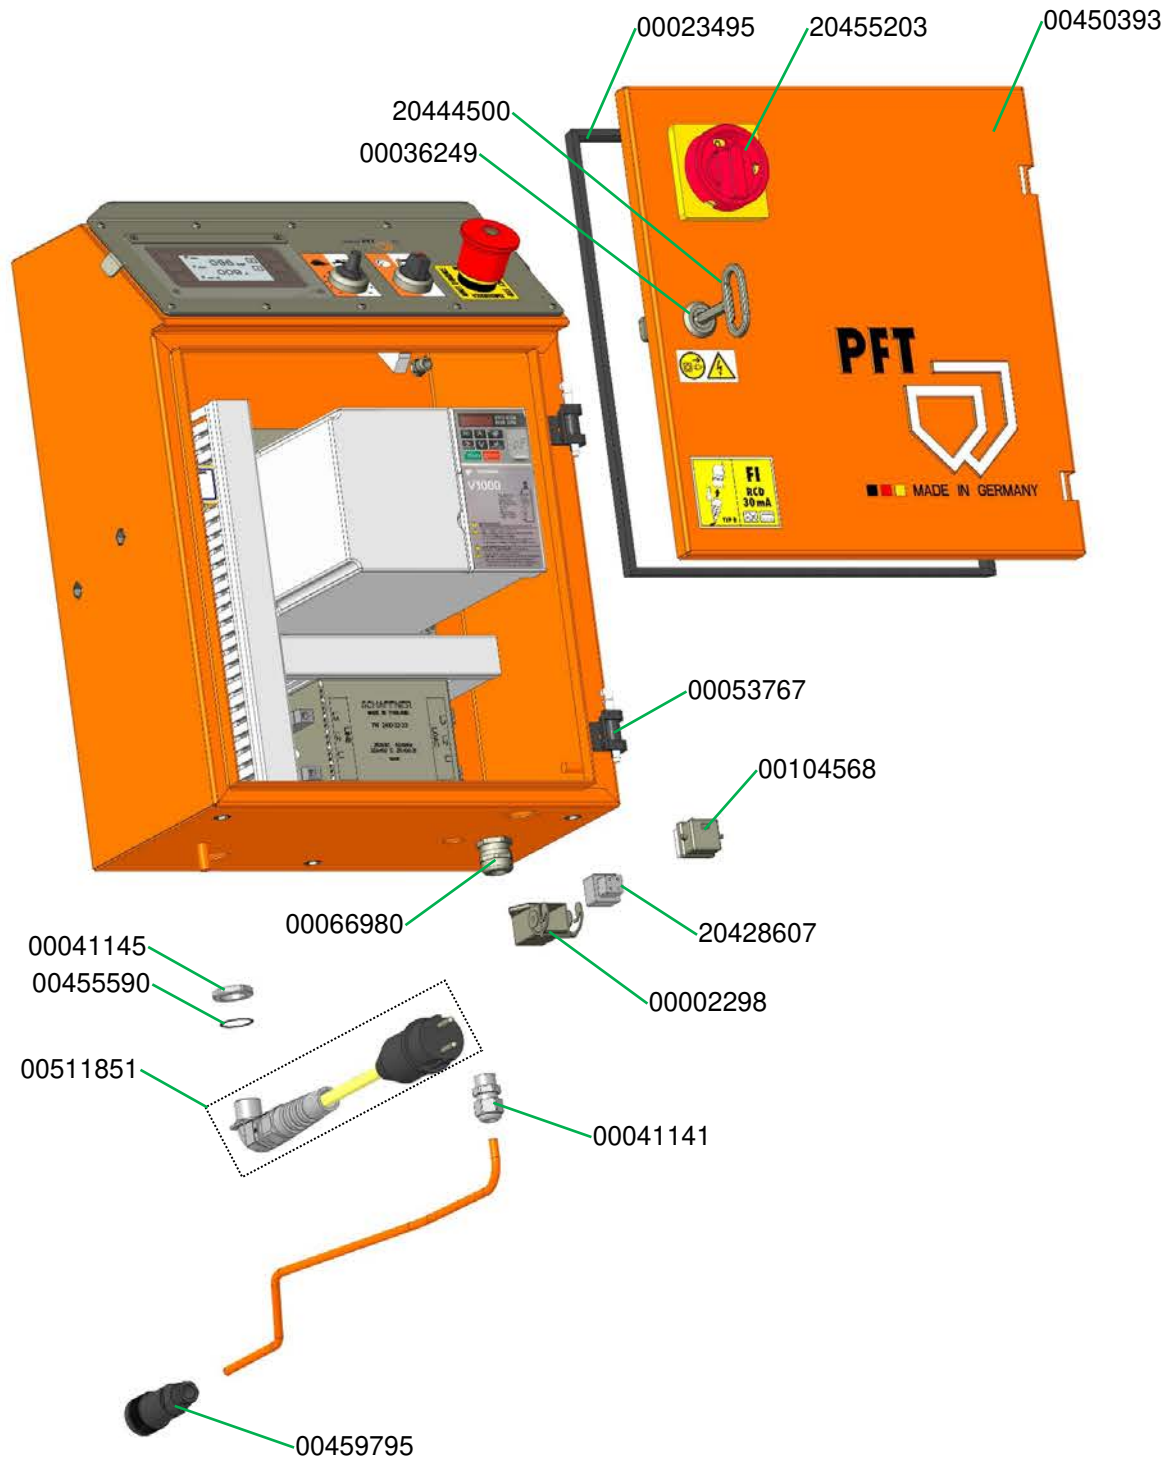

Umrüstsatz Putzanwendung SWING airless Art.-Nr. 00518542  
Conversion kit plaster application SWING airless part number 00518542

Umrüstsatz SWING airless D-Pumpe Art.-Nr. 00538076 bis 04.2022  
Conversion kit SWING airless D-pump part number 00538076 until 04.2022

Druckflansch SWING airless mit Drucksensor Art.-Nr. 00450765  
 Pressure flange SWING airless with pressure sensor part number 00450765

Schaltschrank SWING airless FC-230V Art.-Nr. 00451361  
 Control box SWING airless FC-230V part number 00451361  
 Schaltschrank SWING airless FC-230V, 4 kW Art.-Nr. 00623745  
 Control box SWING airless FC-230V, 4 kW part number 00623745