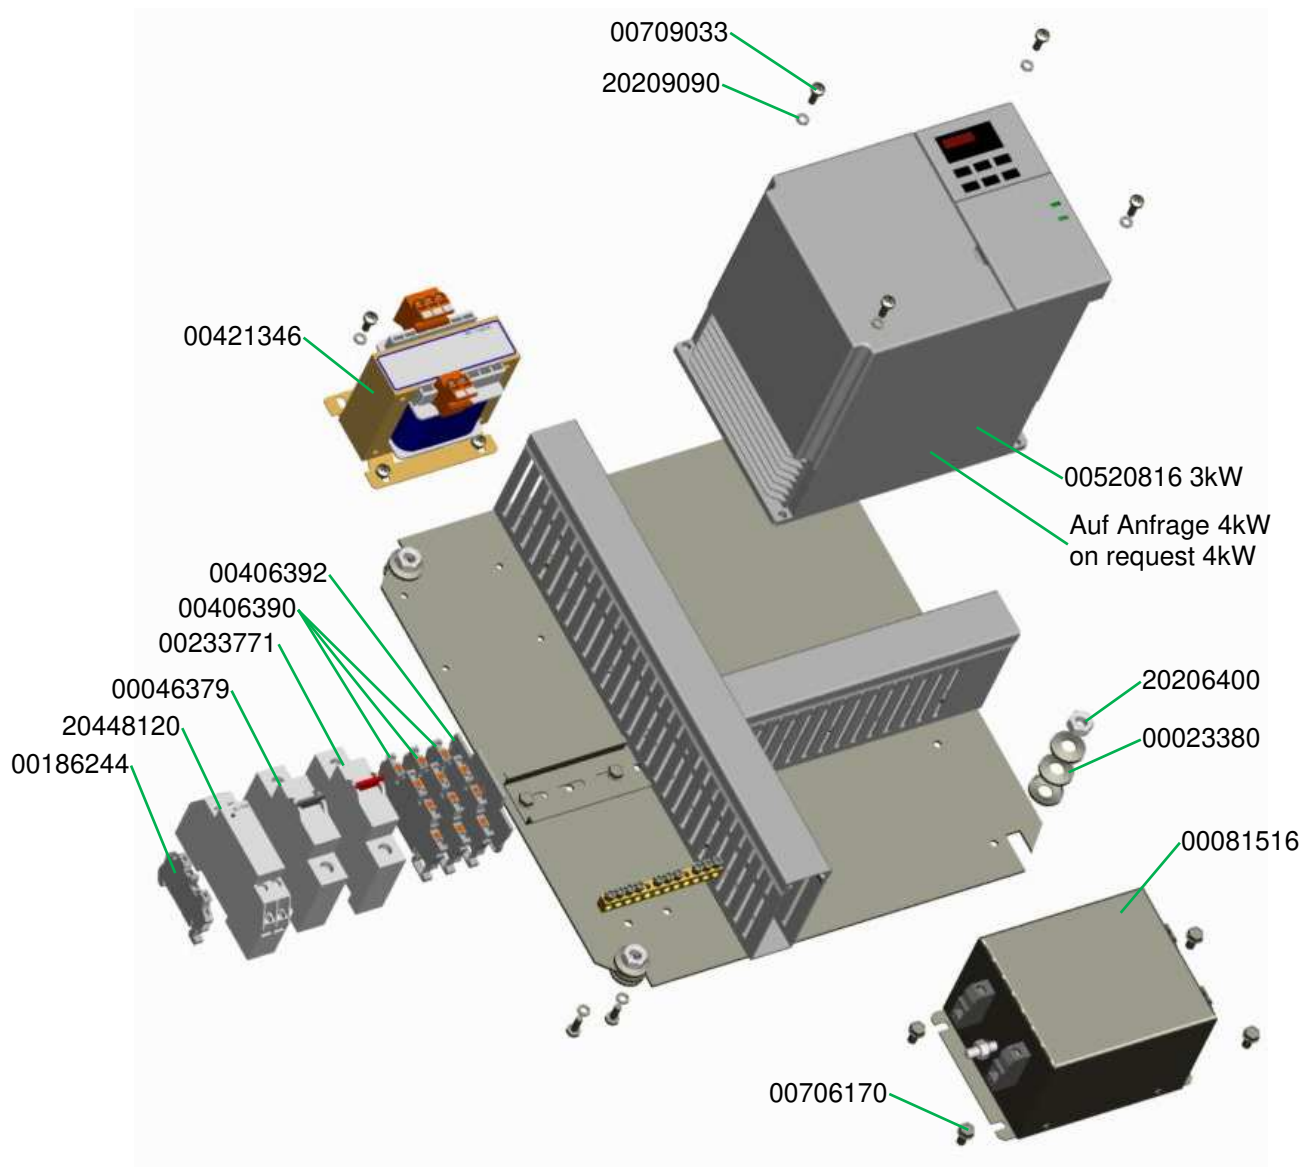

Schaltschrank SWING airless FC-230V c Art.-Nr. 00781154
Control box SWING airless FC-230V c part number 00781154