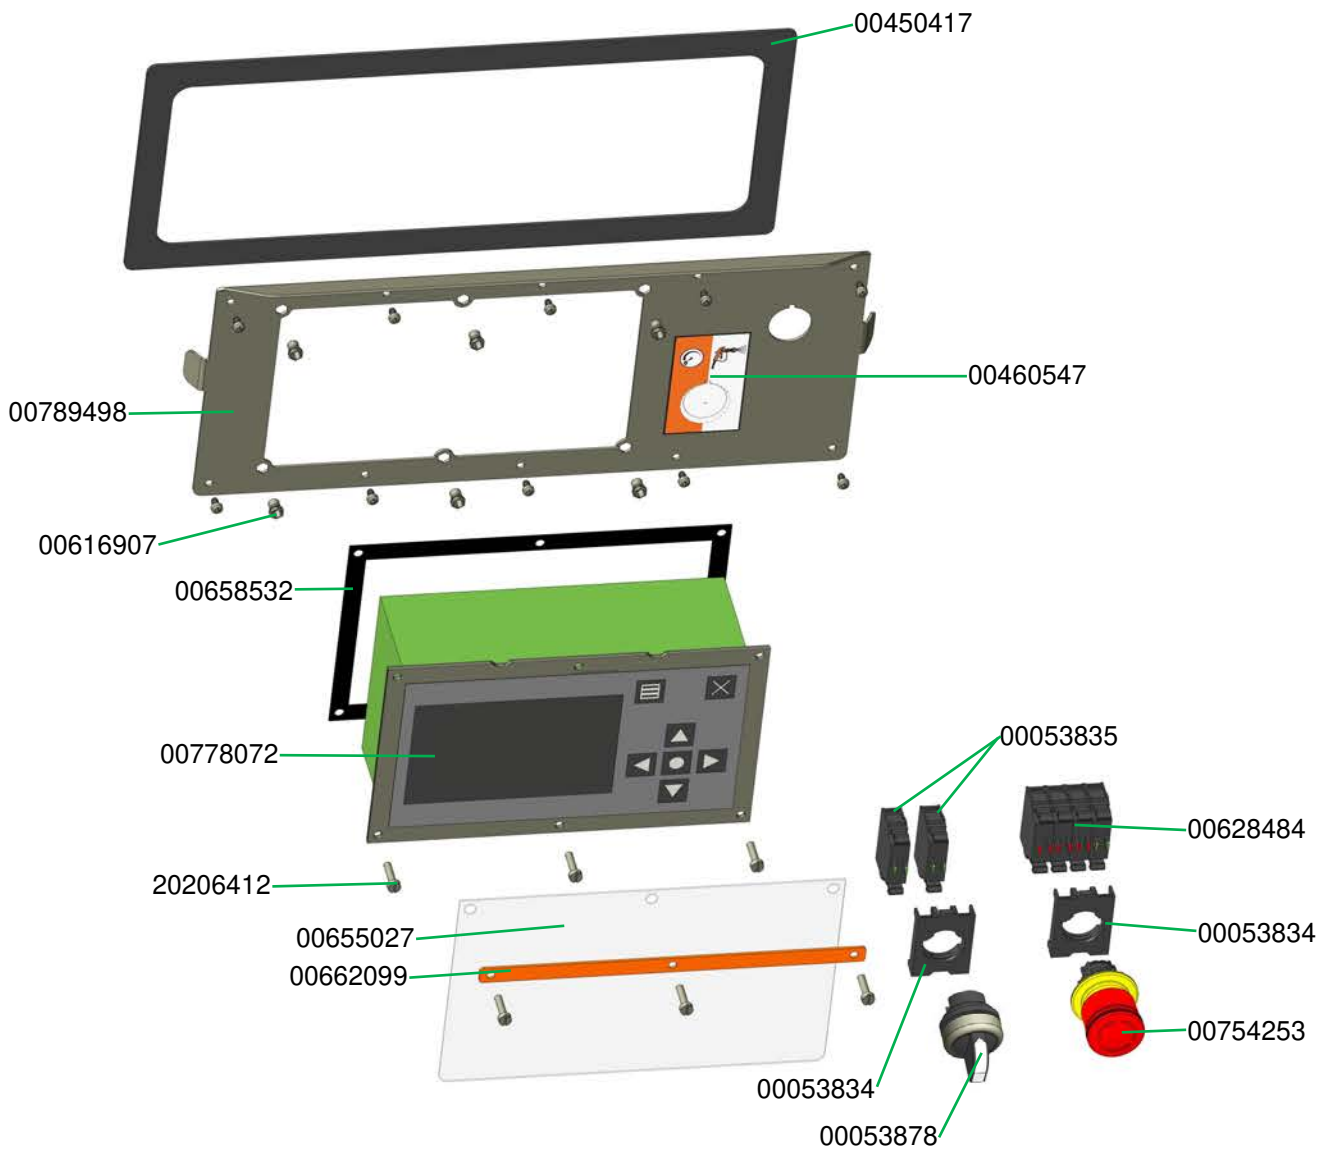

Schaltschrank SWING airless FC-230V c Art.-Nr. 00781154  
Control box SWING airless FC-230V c part number 00781154

Schaltschrank SWING FC-400V airless c Art.-Nr. 00804345  
Control box SWING FC-400V airless c part number 00804345

Schalterblende SWING airless VA II Art.-Nr. 00789498  
Switch panel SWING airless VA II part number 00789498

Sackmangel SWING airless komplett Art.-Nr. 00459811  
Bag squeezer SWING airless complete part number 00459811