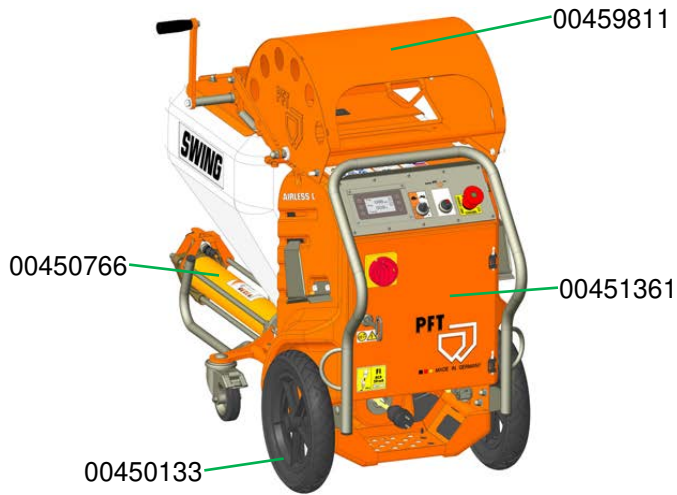

Übersicht SWING L airless
Overview SWING L airless

Art.-Nr. / part number 00451335