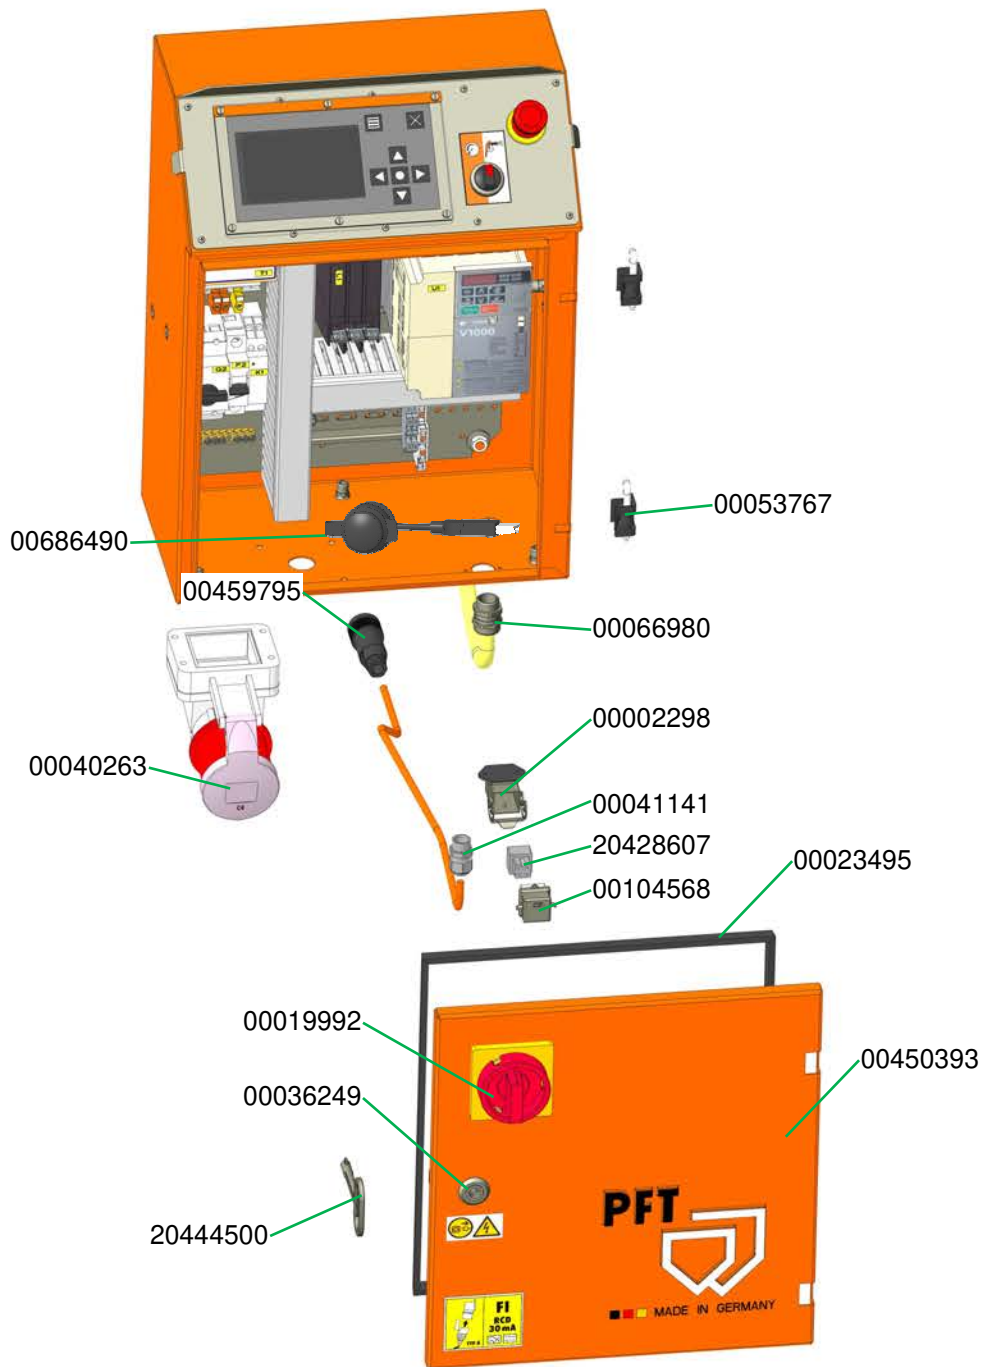

Schaltschrank SWING FC-400V airless c Art.-Nr. 00804345
Control box SWING FC-400V airless c part number 00804345