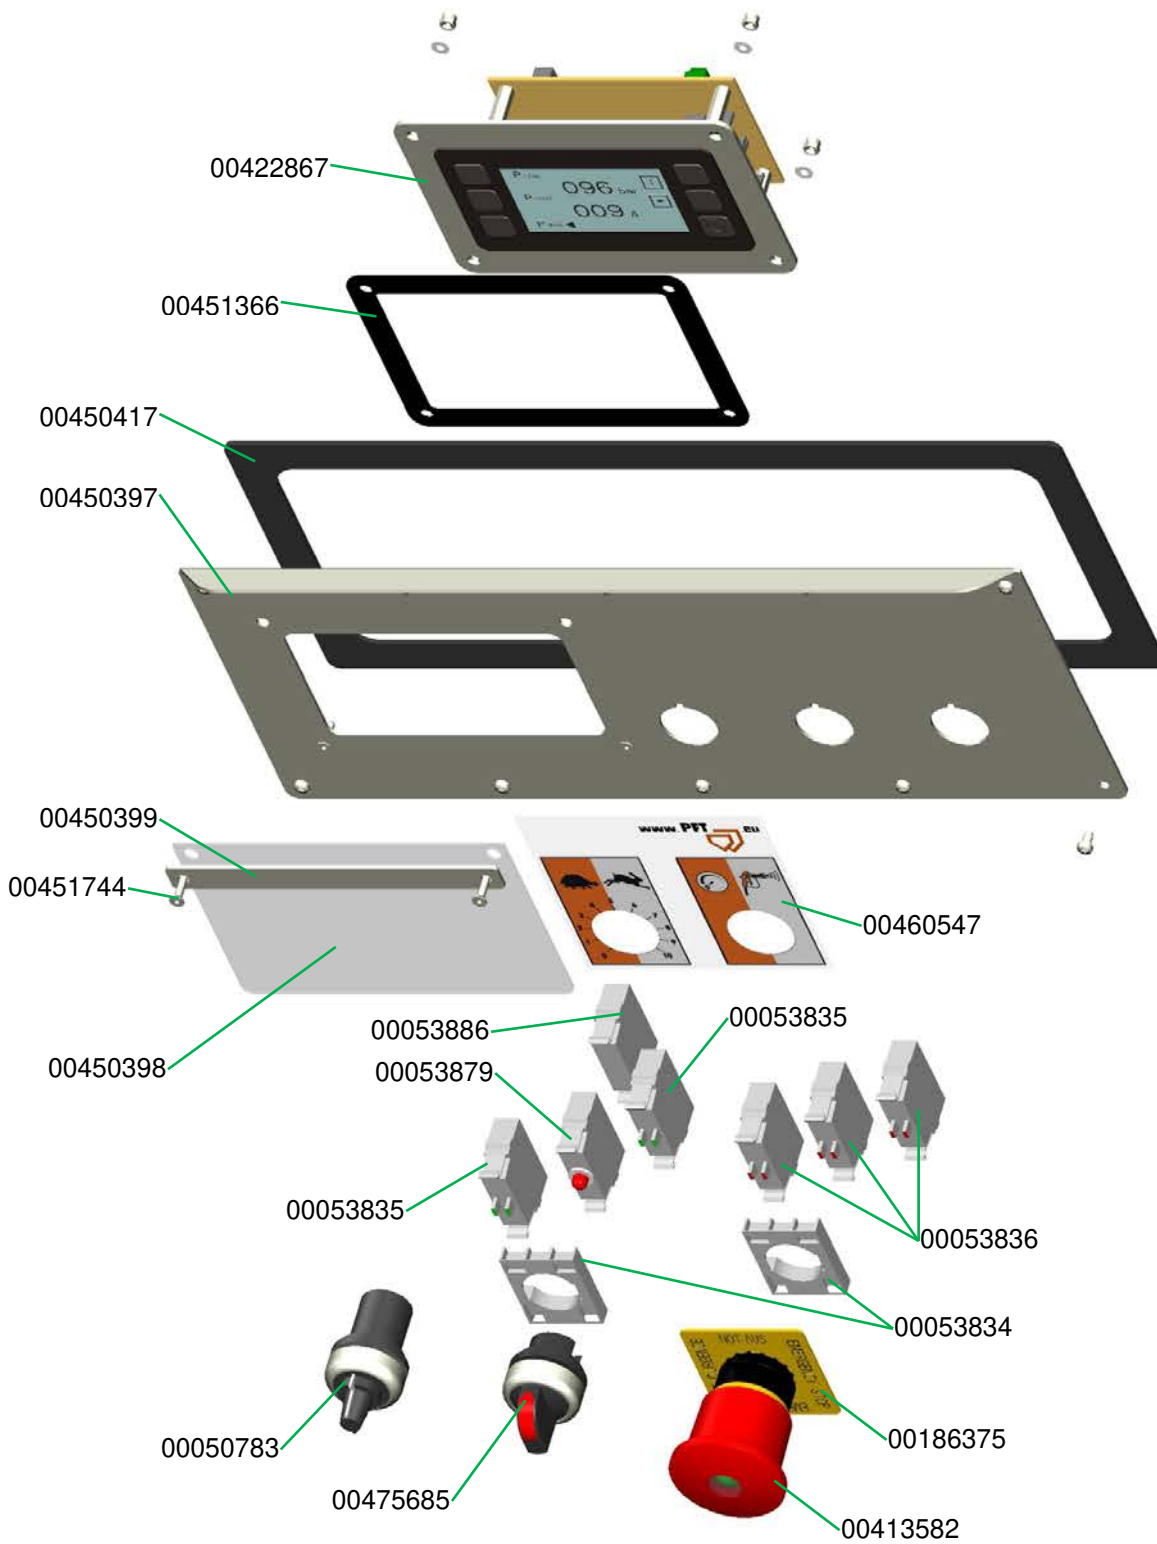

Druckflansch SWING airless mit Drucksensor Art.-Nr. 00450765  
 Pressure flange SWING airless with pressure sensor part number 00450765

Schaltschrank SWING airless FC-230V Art.-Nr. 00451361  
 Control box SWING airless FC-230V part number 00451361  
 Schaltschrank SWING airless FC-230V, 4 kW Art.-Nr. 00623745  
 Control box SWING airless FC-230V, 4 kW part number 00623745

Schaltschrank SWING airless FC-230V Art.-Nr. 00451361  
Control box SWING airless FC-230V part number 00451361  
Schaltschrank SWING airless FC-230V, 4 kW Art.-Nr. 00623745  
Control box SWING airless FC-230V, 4 kW part number 00623745

Schaltschrank SWING L FC-400V airless Art.-Nr. 00531099  
Control box SWING L FC-400V airless part number 00531099

Schalterblende SWING airless  
 Panel switch SWING airless

Schaltschrank SWING airless FC-230V c Art.-Nr. 00781154  
 Control box SWING airless FC-230V c part number 00781154