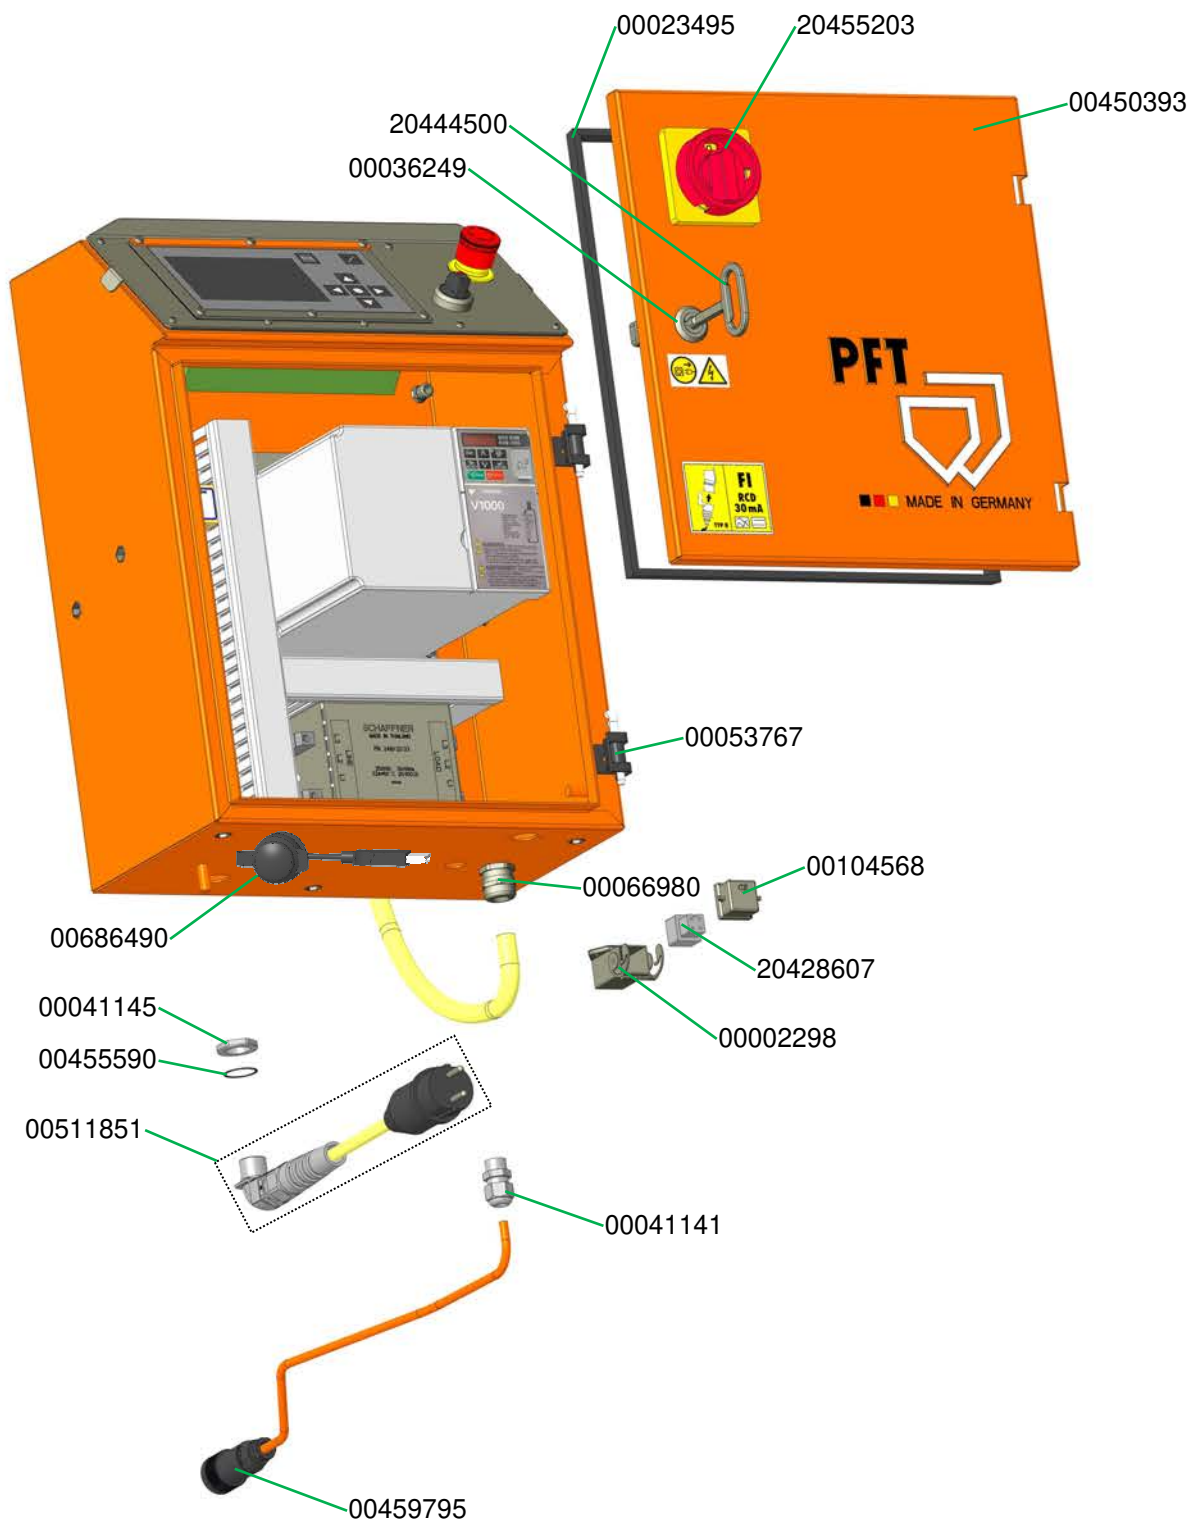

Schaltschrank SWING L FC-400V airless Art.-Nr. 00531099  
Control box SWING L FC-400V airless part number 00531099

Schalterblende SWING airless  
 Panel switch SWING airless

Schaltschrank SWING airless FC-230V c Art.-Nr. 00781154  
 Control box SWING airless FC-230V c part number 00781154