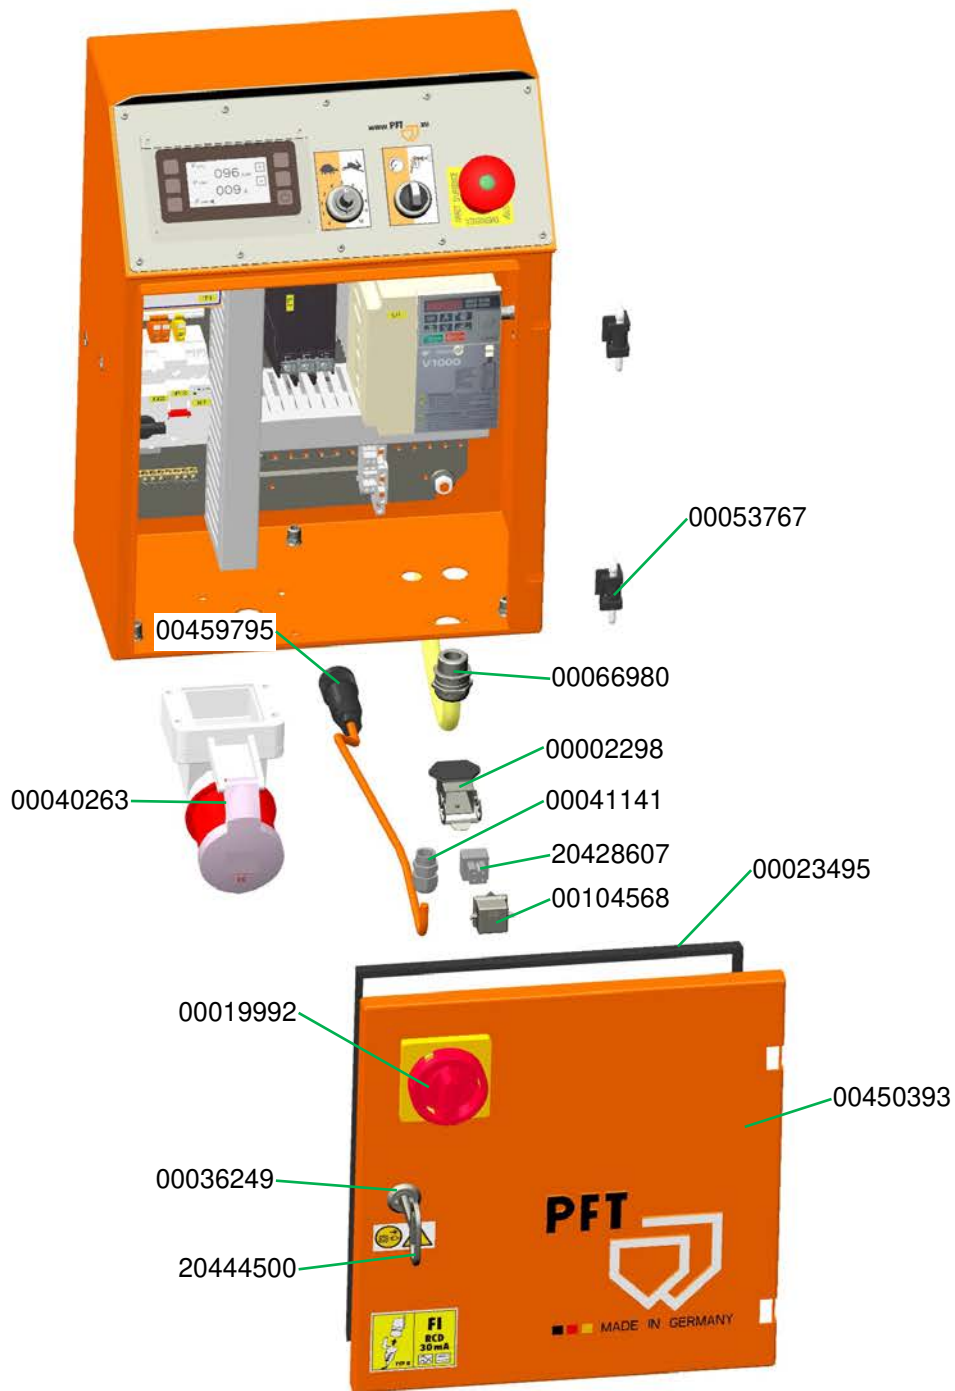

Schaltschrank SWING L FC-400V airless Art.-Nr. 00531099
Control box SWING L FC-400V airless part number 00531099