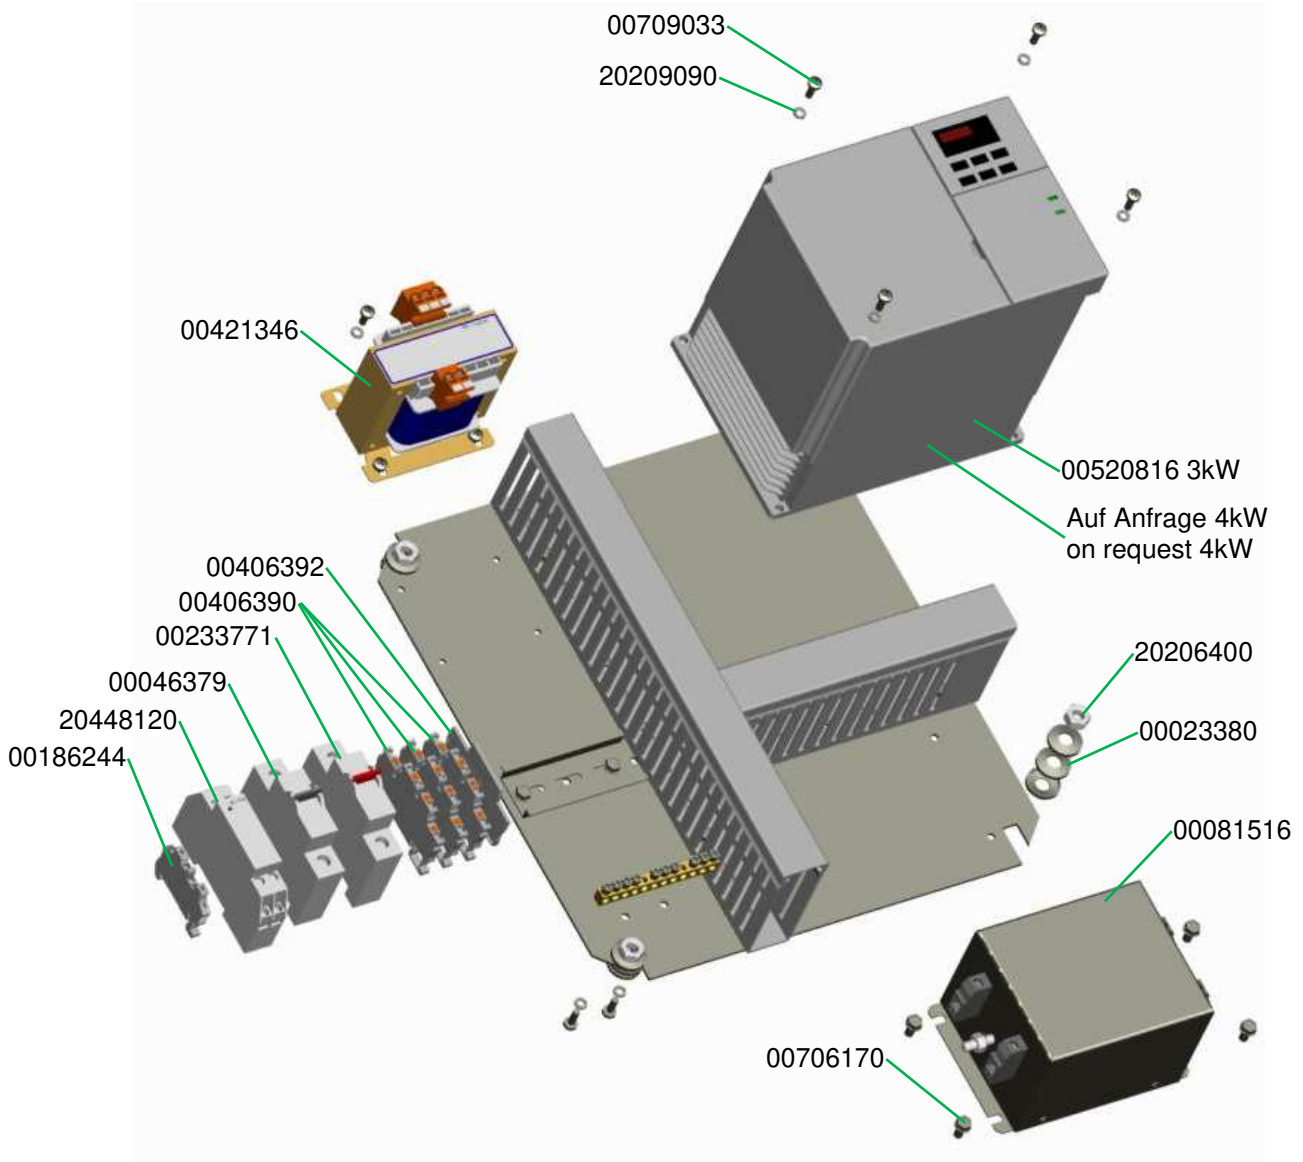

Schaltschrank SWING airless FC-230V Art.-Nr. 00451361
Control box SWING airless FC-230V part number 00451361
Schaltschrank SWING airless FC-230V, 4 kW Art.-Nr. 00623745
Control box SWING airless FC-230V, 4 kW part number 00623745